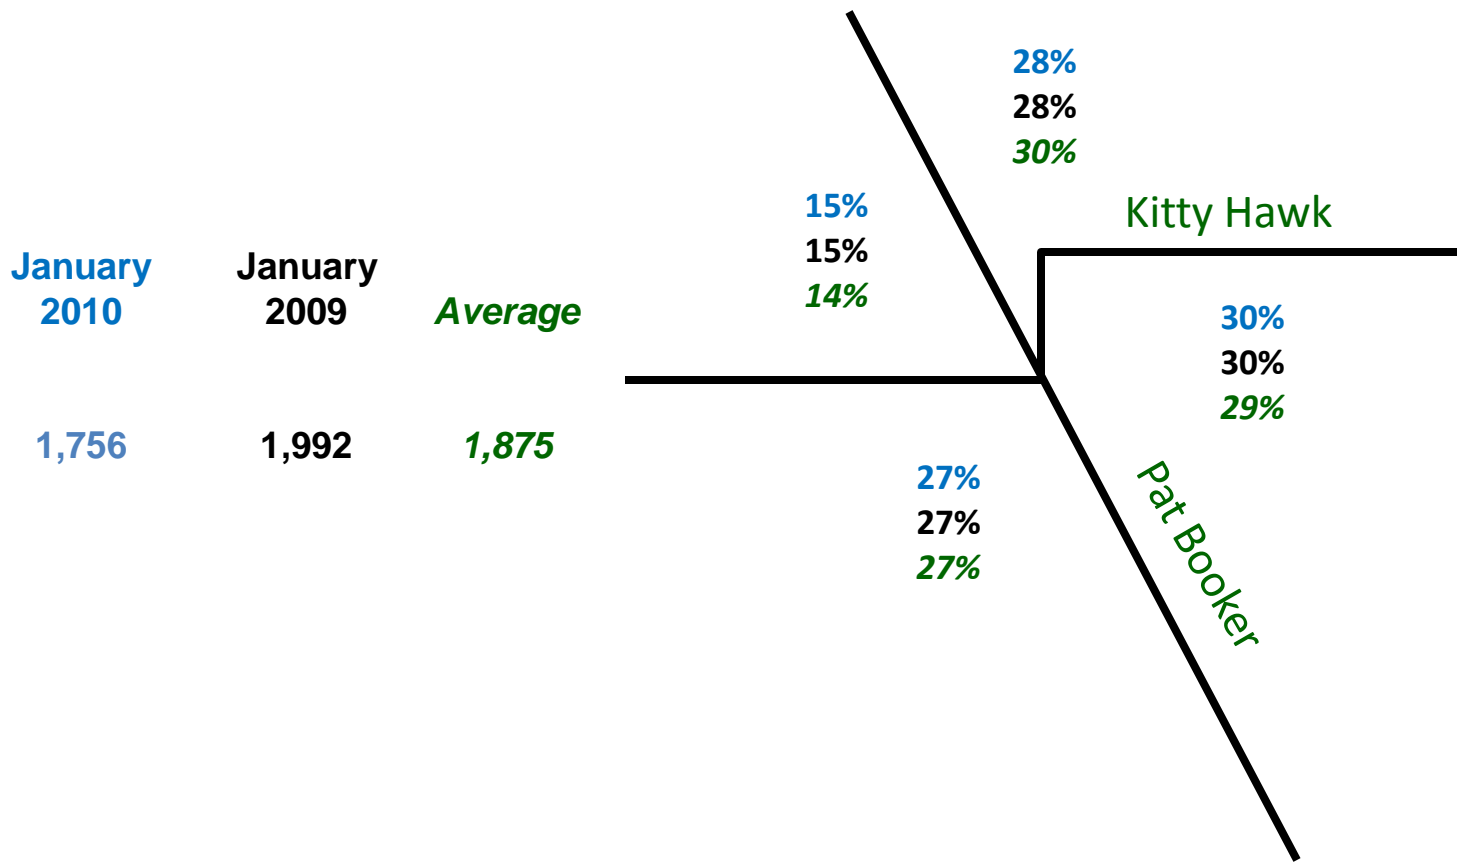

Dispatches

% by District