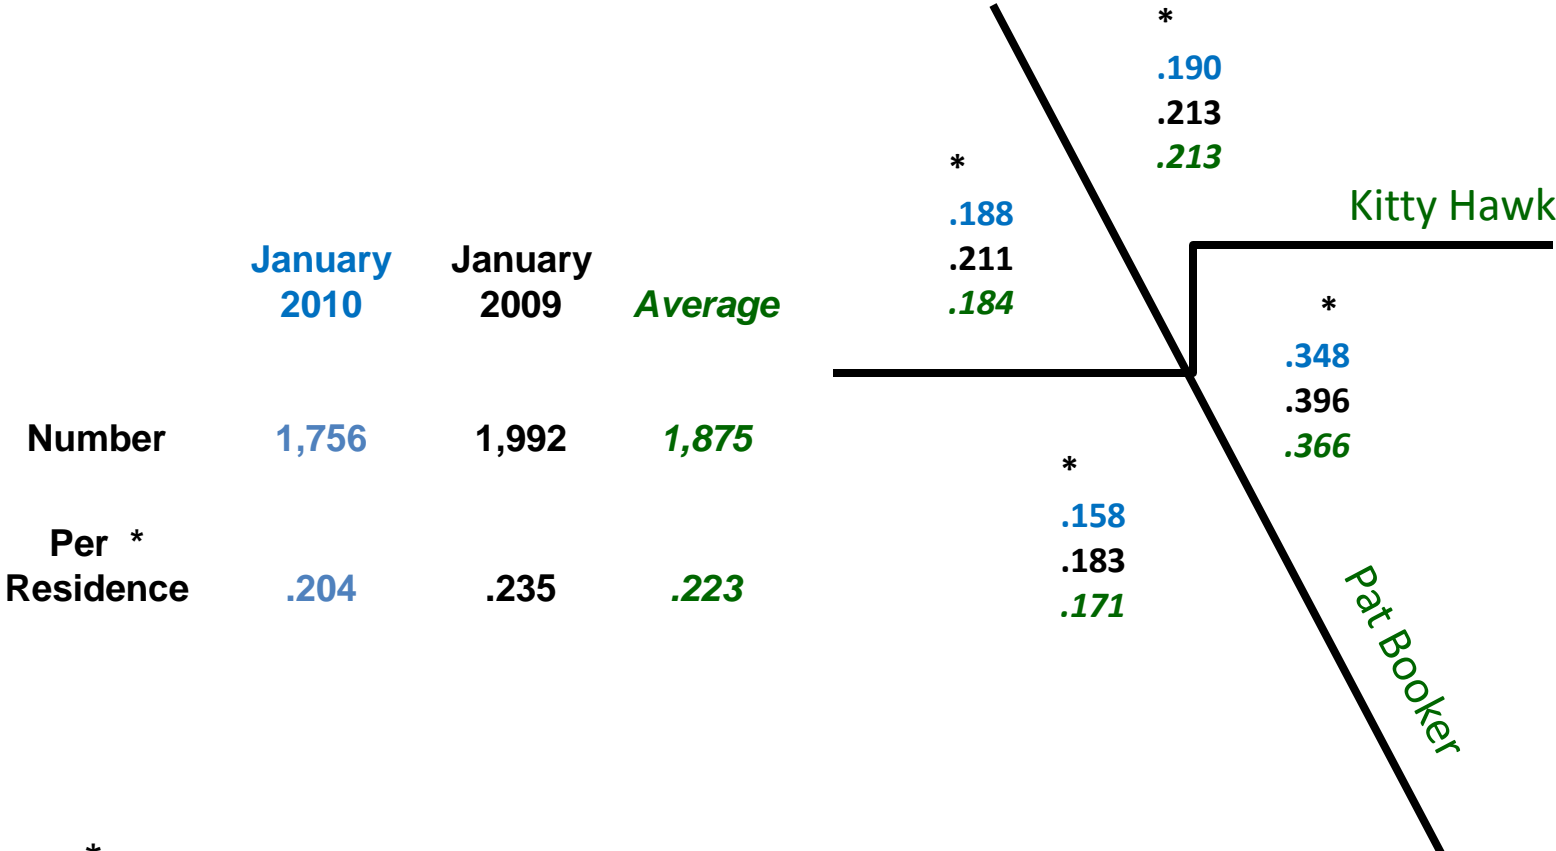

Calls

	January 2010	January 2009	<i>Average *</i>
Primary	942	898	940
Back-Up	666	1,102	722
No Dispatch	17,135	13,240	15,168
Total	18,743	15,240	16,830

* All averages in this report are running averages from the previous 12 months.

Dispatches

% by District

Dispatches

per Residence

* Number of dispatches divided by number of residences (homes and apartment units) .

Written Reports

	January 2010	January 2009	<i>Average</i>
Original	237	295	258
Supplemental	387	358	392
Total	624	653	649