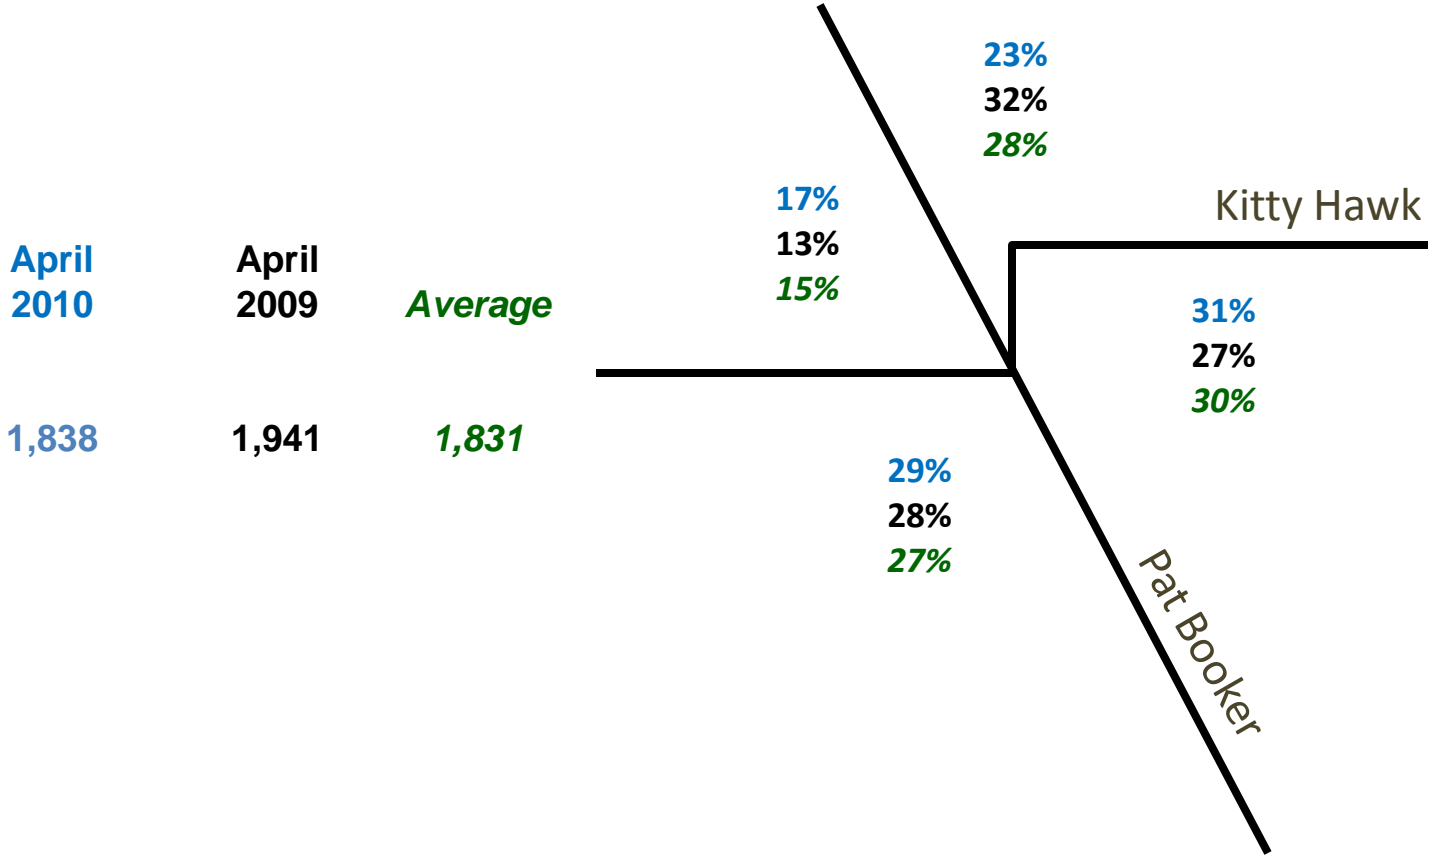

Dispatches

% by District