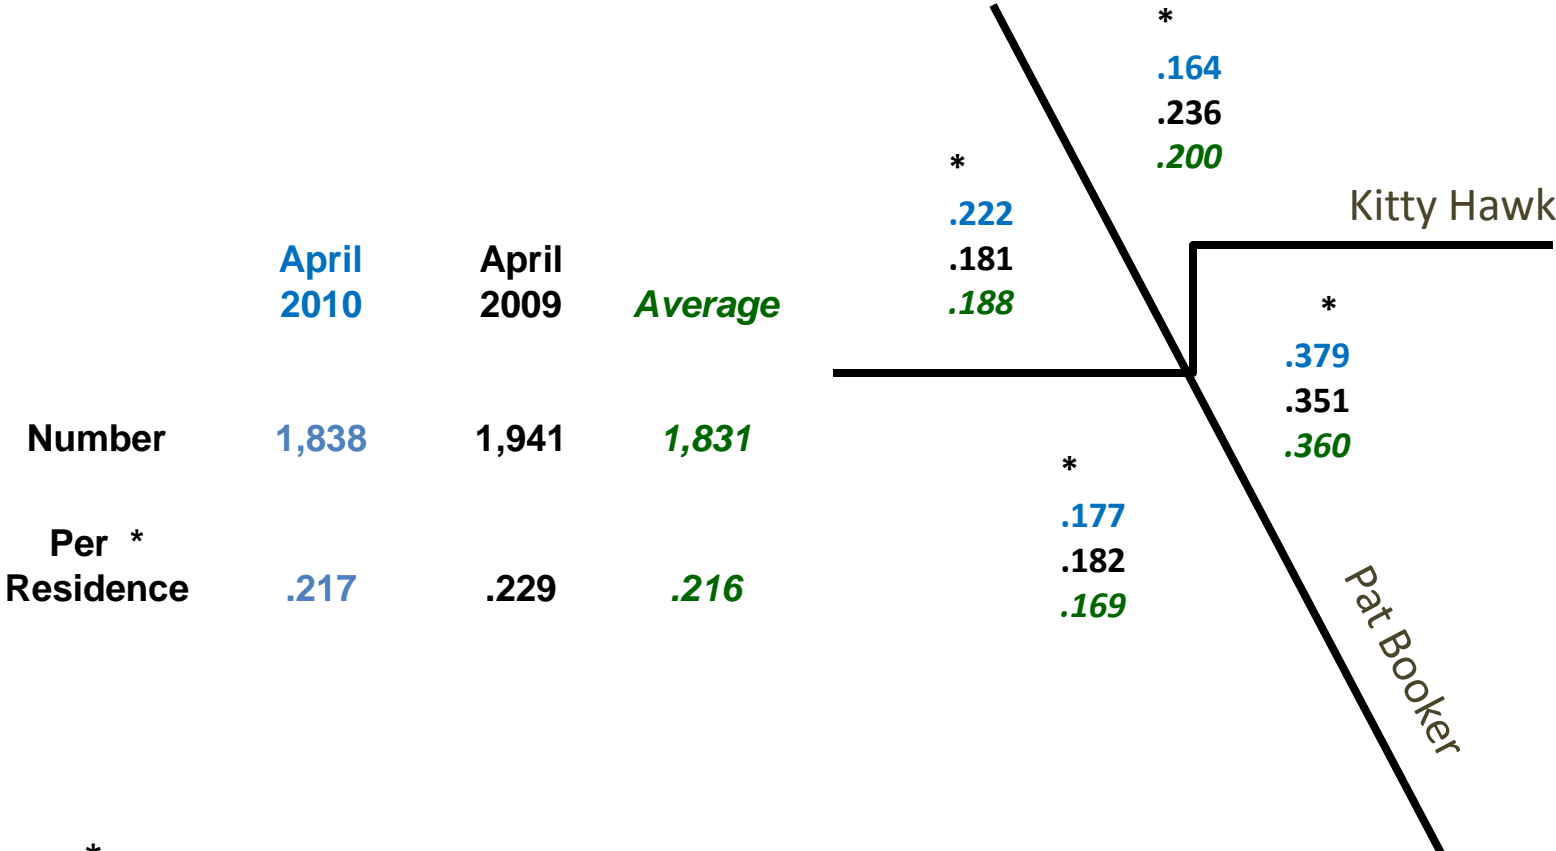

Calls

	April 2010	April 2009	<i>Average *</i>
Primary	952	987	948
Back-Up	677	963	685
No Dispatch	16,141	15,455	15,923
Total	17,770	17,405	17,557

* All averages in this report are running averages from the previous 12 months.

Dispatches

% by District

Dispatches

per Residence

* Number of dispatches divided by number of residences (homes and apartment units) .

Written Reports

	April 2010	April 2009	<i>Average</i>
Original	237	246	257
Supplemental	539	399	414
Total	776	645	671